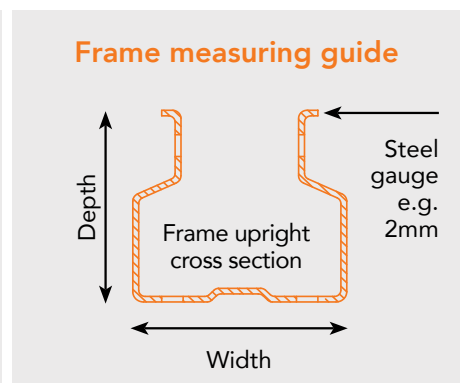

MK3 Dexion
Width: 80mm
Depth: 70mm

Dexion Speedlock
Width: 90 & 100mm
Depth: 100mm

MK6 Dexion
Width: 90mm
Depth: 70mm

S88 Acrow
Width: 75mm
Depth: 75 & 40mm

Things To Consider

What are you storing?
What weight must it hold?
Frequency of access
Versatility
Longevity of solution
Storage conditions
Budget
Material handling equipment
Future proofing
Do you need consenting?
Seismic zone
Racking protection

Pallet Racking Beams

Capital Speedlock
Width: 110mm
Depth: 60mm

Dexion Speedlock
Width: 95mm
Depth: 40mm

Mid Mount
Height: 90mm
Depth: 50mm

Flush Top
Height: 90mm
Depth: 50mm

Rebate (Step) Beam
Heights:
Victor: 25mm
Dexion: 20-30mm
Capital: 20mm
Depth: 18mm

Victor Teardrop
Height: 108mm
Depth: 50mm

S88 Acrow
Height: 108mm
Depth: 50mm

MK6 Dexion
Width: 90mm
Depth: 50mm

WHY PRS? We're a proudly NZ owned and operated company. We build better businesses by solving storage problems nationwide. If you're looking for experienced storage advice, quality products, service and installation – our team's here to help.