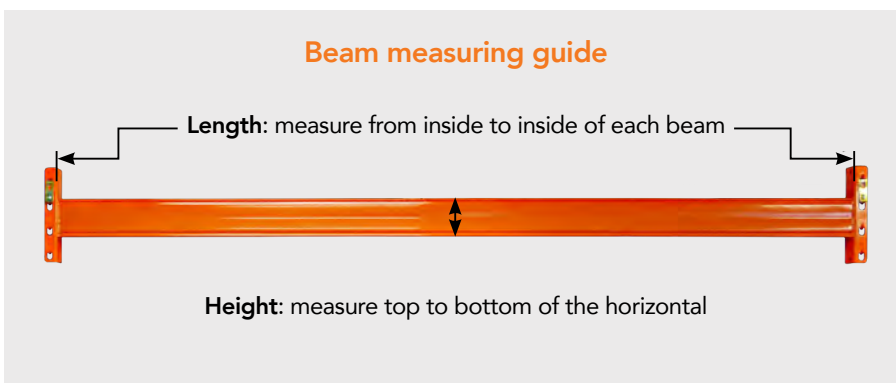

MK3 Dexion
Width: 80mm
Depth: 70mm

Dexion Speedlock
Width: 90 & 100mm
Depth: 100mm

MK6 Dexion
Width: 90mm
Depth: 70mm

S88 Acrow
Width: 75mm
Depth: 75 & 40mm

Things To Consider

What are you storing?
What weight must it hold?
Frequency of access
Versatility
Longevity of solution
Storage conditions
Budget
Material handling equipment
Future proofing
Do you need consenting?
Seismic zone
Racking protection

Pallet Racking Beams

Capital Speedlock
Width: 110mm
Depth: 60mm

Dexion Speedlock
Width: 95mm
Depth: 40mm

Mid Mount
Height: 90mm
Depth: 50mm

Flush Top
Height: 90mm
Depth: 50mm

Rebate (Step) Beam
Heights:
Victor: 25mm
Dexion: 20-30mm
Capital: 20mm
Depth: 18mm

Victor Teardrop
Height: 108mm
Depth: 50mm

S88 Acrow
Height: 108mm
Depth: 50mm

MK6 Dexion
Width: 90mm
Depth: 50mm

WHY PRS? We're a proudly NZ owned and operated company. We build better businesses by solving storage problems nationwide. If you're looking for experienced storage advice, quality products, service and installation – our team's here to help.