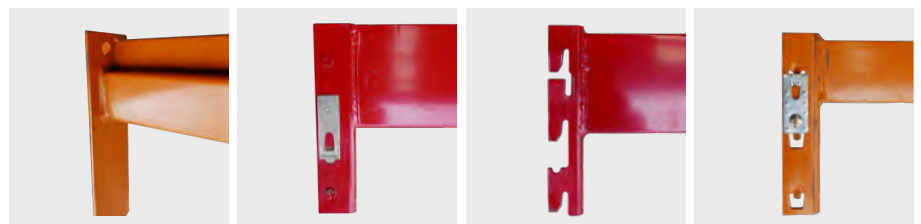

Pallet Racking Beams

Capital Speedlock
Width: 110mm
Depth: 60mm

Dexion Speedlock
Width: 95mm
Depth: 40mm

Mid Mount
Height: 90mm
Depth: 50mm

Flush Top
Height: 90mm
Depth: 50mm

Rebate (Step) Beam
Heights:
Victor: 25mm
Dexion: 20-30mm
Capital: 20mm
Depth: 18mm

Victor Teardrop
Height: 108mm
Depth: 50mm

S88 Acrow
Height: 108mm
Depth: 50mm

MK6 Dexion
Width: 90mm
Depth: 50mm

WHY PRS? We're a proudly NZ owned and operated company. We build better businesses by solving storage problems nationwide. If you're looking for experienced storage advice, quality products, service and installation – our team's here to help.