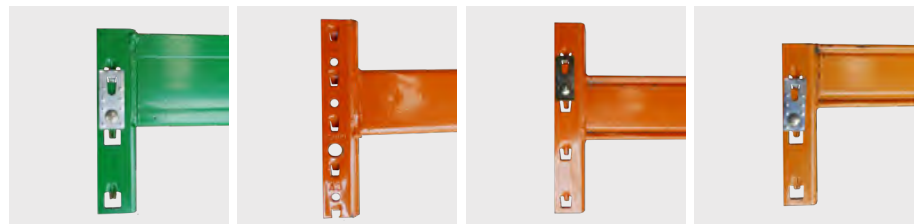

PALLET RACKING GUIDE

THIS GUIDE will help identify which brand of pallet racking is in your warehouse, so you can re-order or repair damaged frames and beams.

Victor Teardrop
Width: 80mm
Depth: 55mm

Capital Victor (CV)
Width: 95mm
Depth: 80mm

MK3 Dexion
Width: 80mm
Depth: 70mm

Dexion Speedlock
Width: 90 & 100mm
Depth: 100mm

MK6 Dexion
Width: 90mm
Depth: 70mm

S88 Acrow
Width: 75mm
Depth: 75 & 40mm

Things To Consider

What are you storing?
What weight must it hold?
Frequency of access
Versatility
Longevity of solution
Storage conditions
Budget
Material handling equipment
Future proofing
Do you need consenting?
Seismic zone
Racking protection

Pallet Racking Beams

Capital Speedlock
Width: 110mm
Depth: 60mm

Dexion Speedlock
Width: 95mm
Depth: 40mm

Mid Mount
Height: 90mm
Depth: 50mm

Flush Top
Height: 90mm
Depth: 50mm

Rebate (Step) Beam
Heights:
Victor: 25mm
Dexion: 20-30mm
Capital: 20mm
Depth: 18mm

Victor Teardrop
Height: 108mm
Depth: 50mm

S88 Acrow
Height: 108mm
Depth: 50mm

MK6 Dexion
Width: 90mm
Depth: 50mm

WHY PRS? We're a proudly NZ owned and operated company. We build better businesses by solving storage problems nationwide. If you're looking for experienced storage advice, quality products, service and installation – our team's here to help.